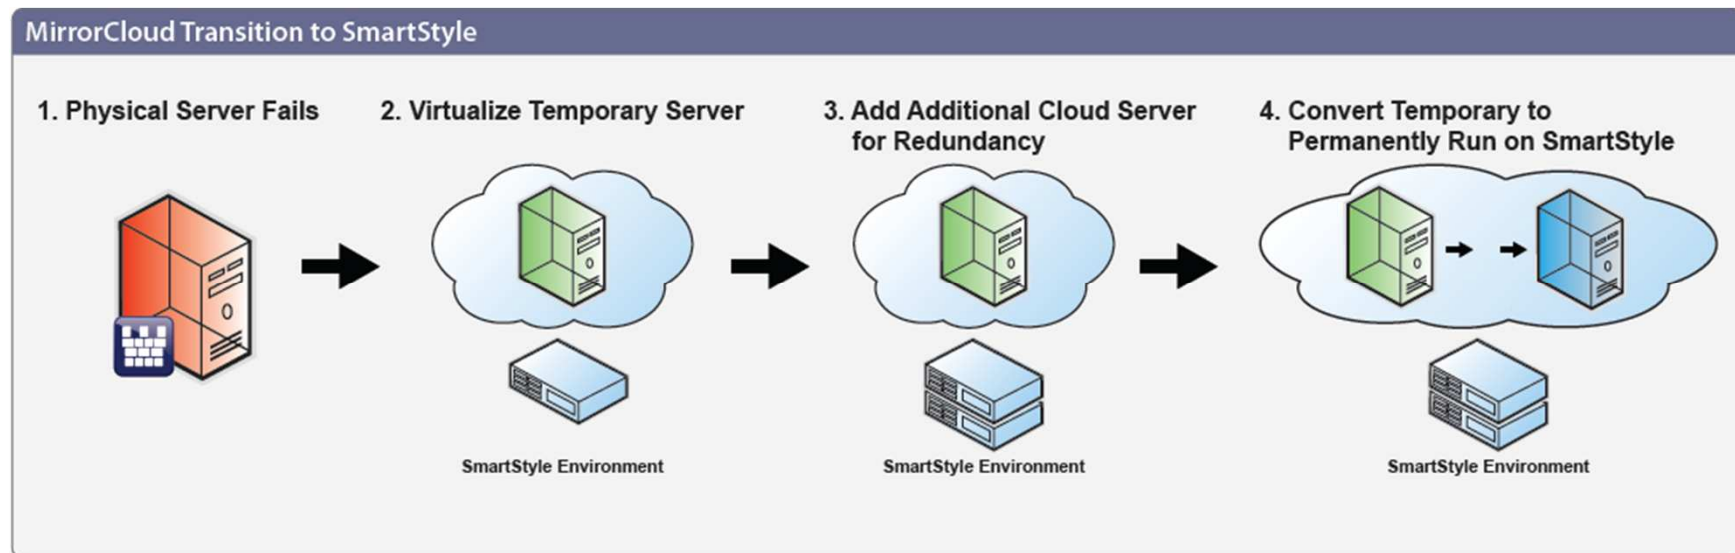

**MirrorCloud – The next
level of Business
Continuity**

MirrorCloud Solution

- Software agent
- Private Cloud Server environment

MirrorCloud Transitioning to Virtual Infrastructure

Transitioning clients from existing infrastructure is seamless with MirrorCloud. Once a physical machine is virtualized in a SmartStyle environment, it can run permanently in a virtual state.

MirrorCloud Add-on Software

- Agent Software - performs mirroring
- System Profile Migration (SPM) tool - virtualizes a physical device
- Time Traveler - file and folder restoration
- Transporter Software- transfers MirrorCloud files to Zenith COLO
- Replay tool - converts offsite files to usable data