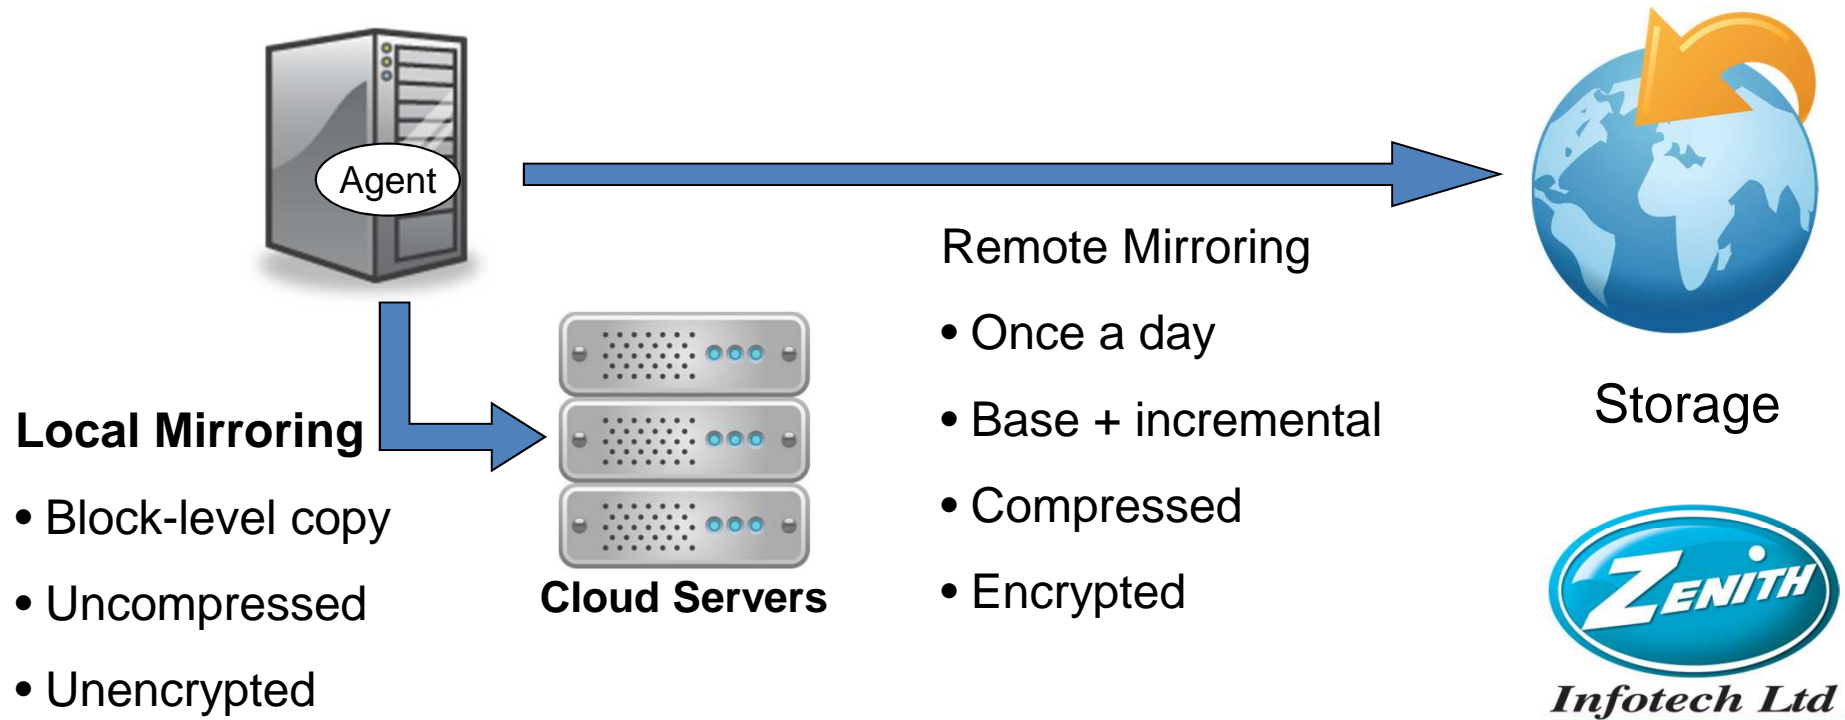

The background of the slide features a dynamic, abstract design of curved, overlapping lines in various shades of blue and white, creating a sense of motion and depth. The lines are most prominent on the left side, curving towards the right. The overall aesthetic is clean and modern, typical of a corporate presentation.

**MirrorCloud – The next
level of Business
Continuity**

MirrorCloud Solution

- Software agent
- Private Cloud Server environment

MirrorCloud Transitioning to Virtual Infrastructure

Transitioning clients from existing infrastructure is seamless with MirrorCloud. Once a physical machine is virtualized in a SmartStyle environment, it can run permanently in a virtual state.

MirrorCloud Add-on Software

- Agent Software - performs mirroring
- System Profile Migration (SPM) tool - virtualizes a physical device
- Time Traveler - file and folder restoration
- Transporter Software- transfers MirrorCloud files to Zenith COLO
- Replay tool - converts offsite files to usable data

Benefits of MirrorCloud

- Improve Recovery Time
- Scalable Solution
- Reliable and Secure
- Extend Performance
- Failover Virtualization
- Two Level Business Continuity